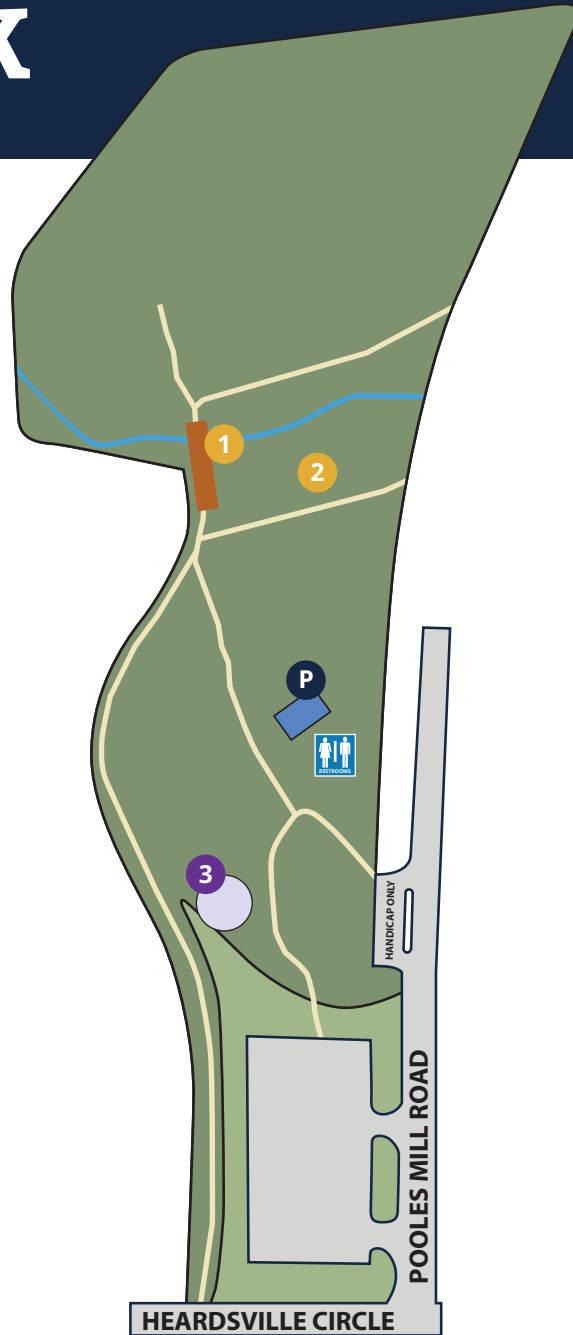

## Legend

- 1 Covered Bridge
- 2 Picnic Tables
- 3 Playground
- P Picnic Pavilion with Grills
- Restrooms

NATURAL WALKING TRAIL

TOTAL PARK ACREAGE = 10 ac.

Scan to view park rules, programs and amenities.